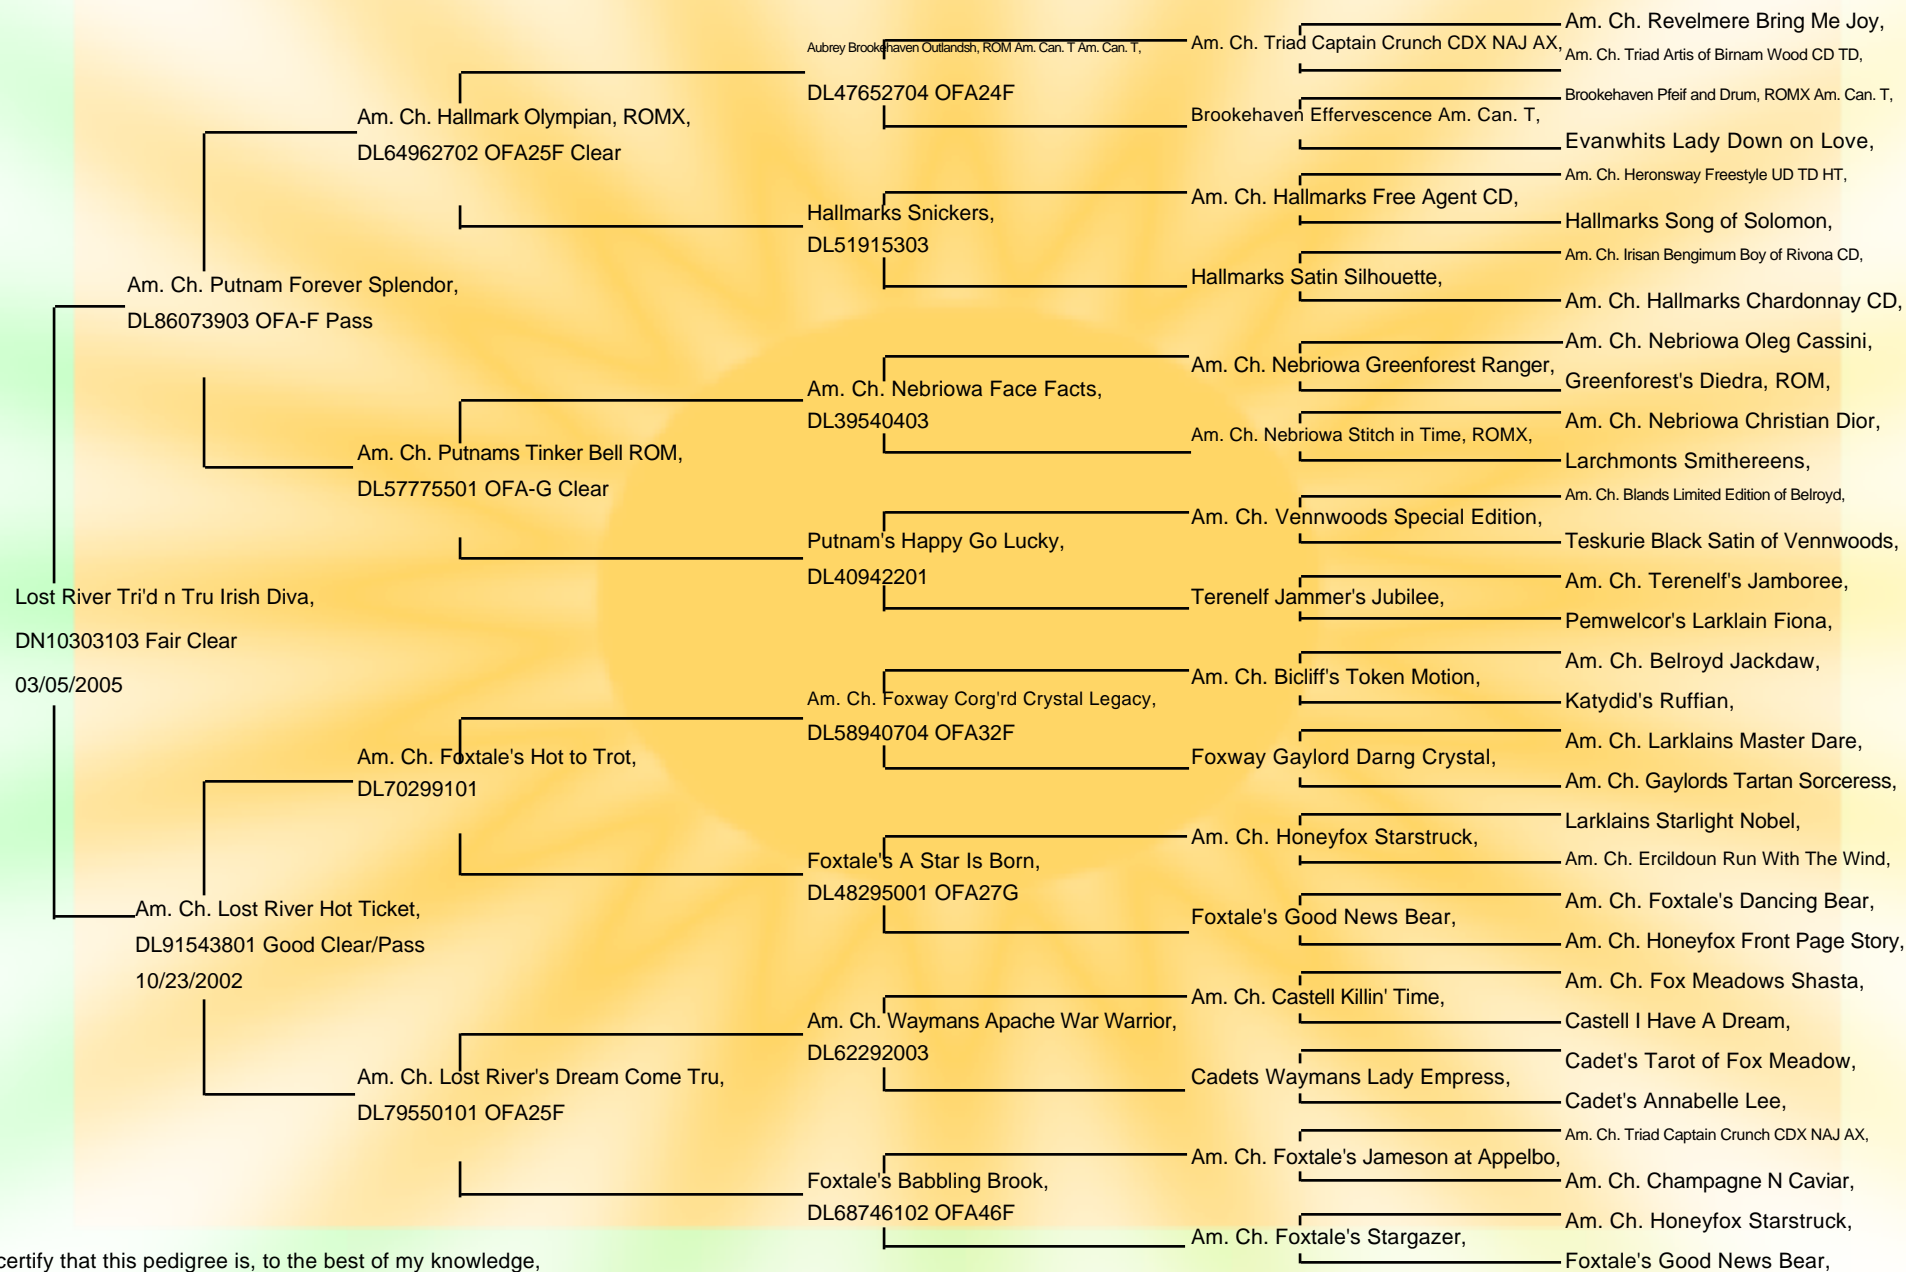

# Lost River Tri'd n Tru Irish Diva

Lost River  
Shawn Michael  
11130 Green Valley Road  
Union Bridge, MD 21791  
410-775-0619  
pwodogs@aol.com

I certify that this pedigree is, to the best of my knowledge, correct in all aspects.

X \_\_\_\_\_ Date: \_\_\_\_\_